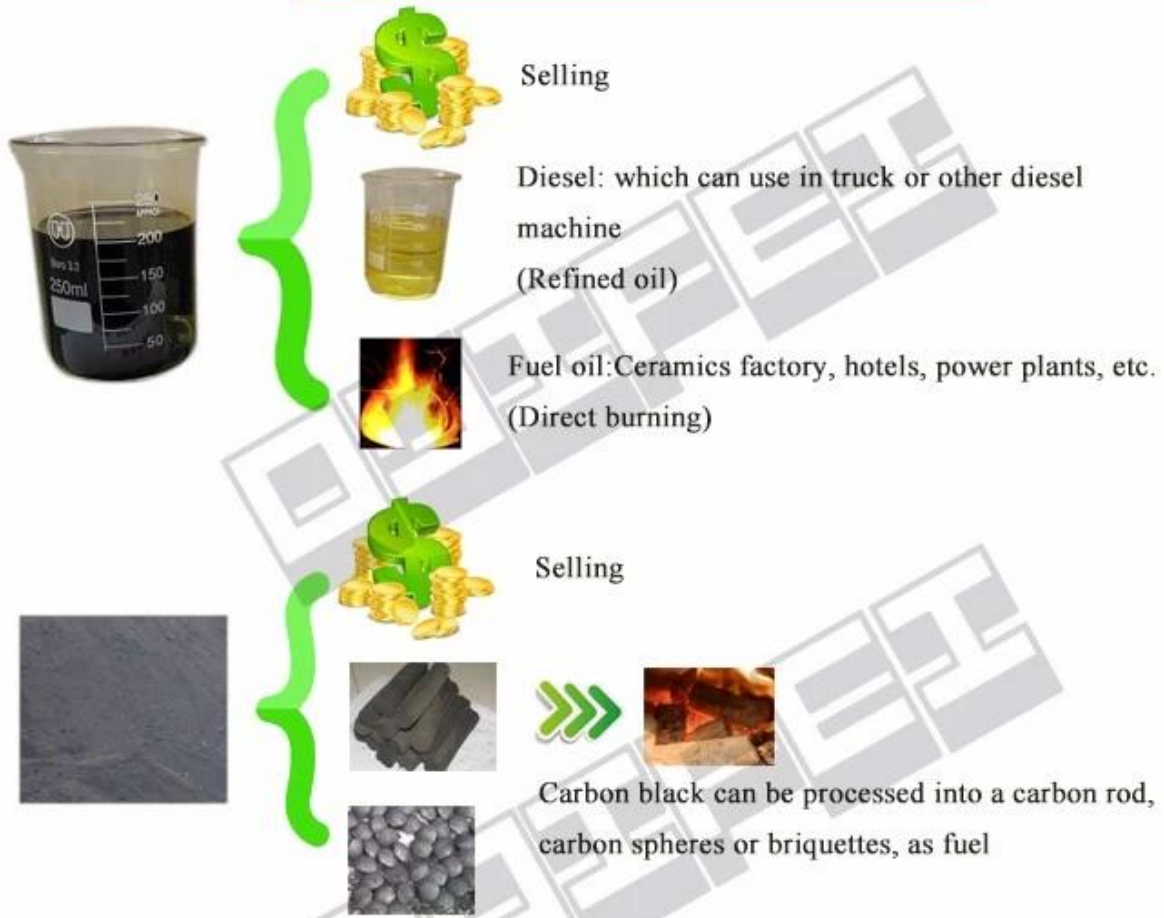

CUSTOMER FACTORY

Waste Oil

1 Engineers available to service machinery overseas

2 Tracking service for products for two years; lifetime warranty

3 Maintenance and experiment

4 Reminding for the service life of the wearing parts(Paid to provide)