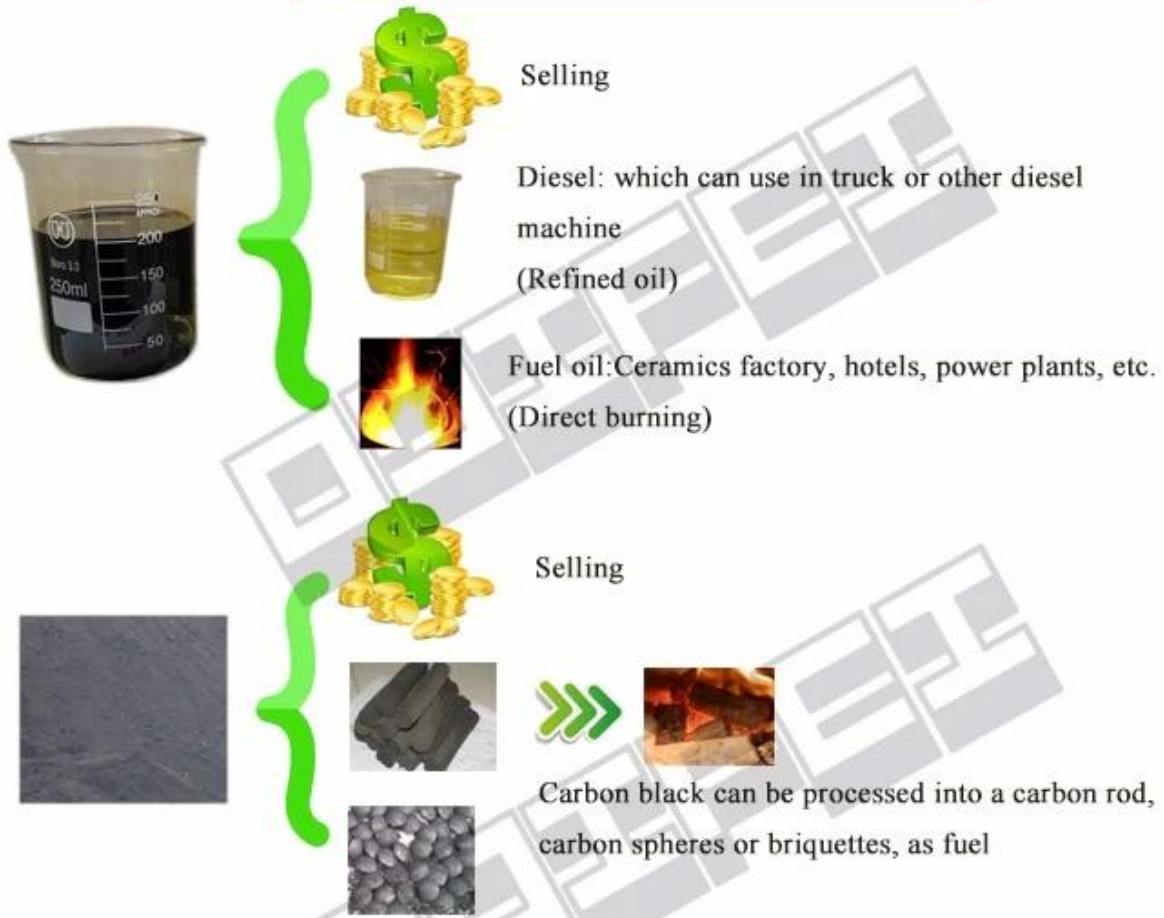

Waste plastic pyrolysis plant

Email: doris@odifei.com.cn

Whatsapp: 0086 15225112445

Workflow

Outputs & Application

CUSTOMER FACTORY

DELIVERING