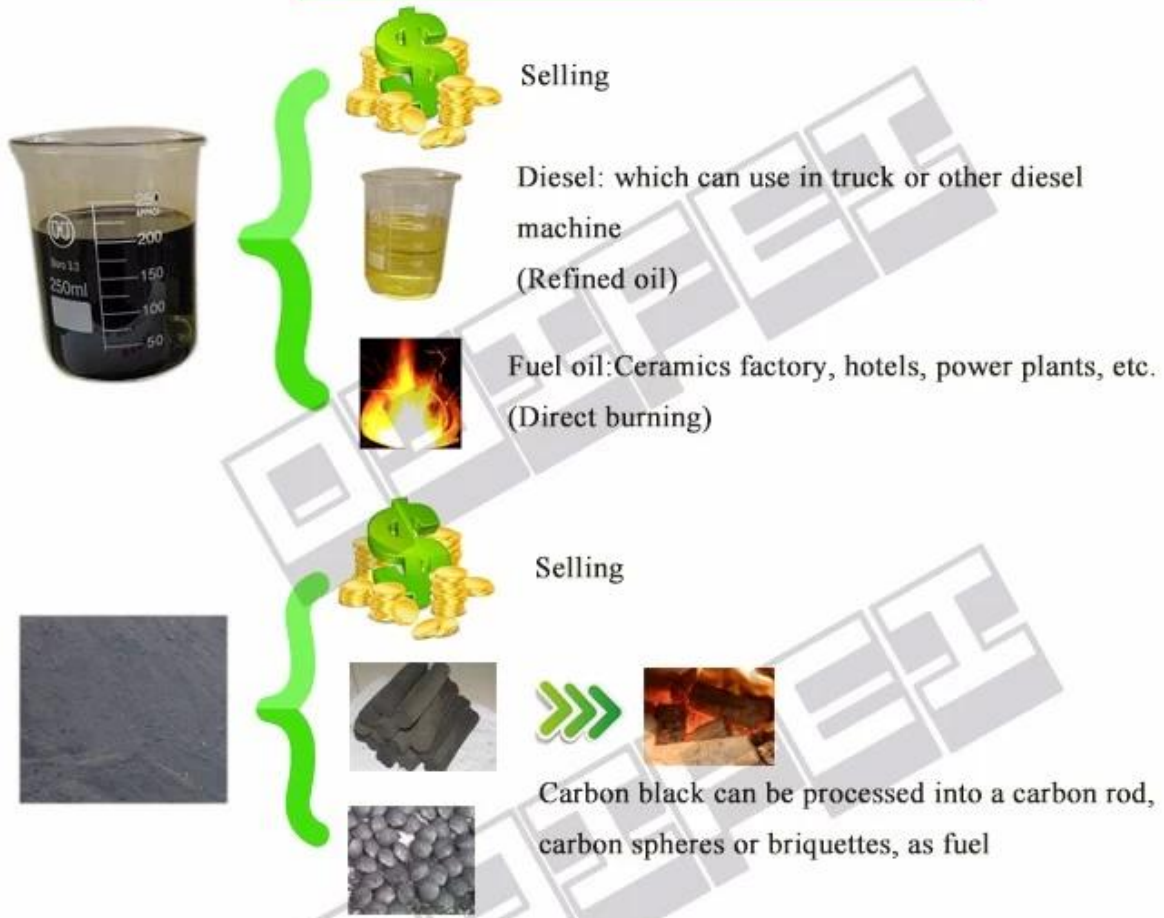

Batch type waste tyre/ plastic pyrolysis plant

ODIFEI
— 欧迪菲 —

Email: doris@odifei.com.cn

Whatsapp: 0086 15225112445

RAW MATERIAL

Workflow

Outputs & Application

DELIVERING