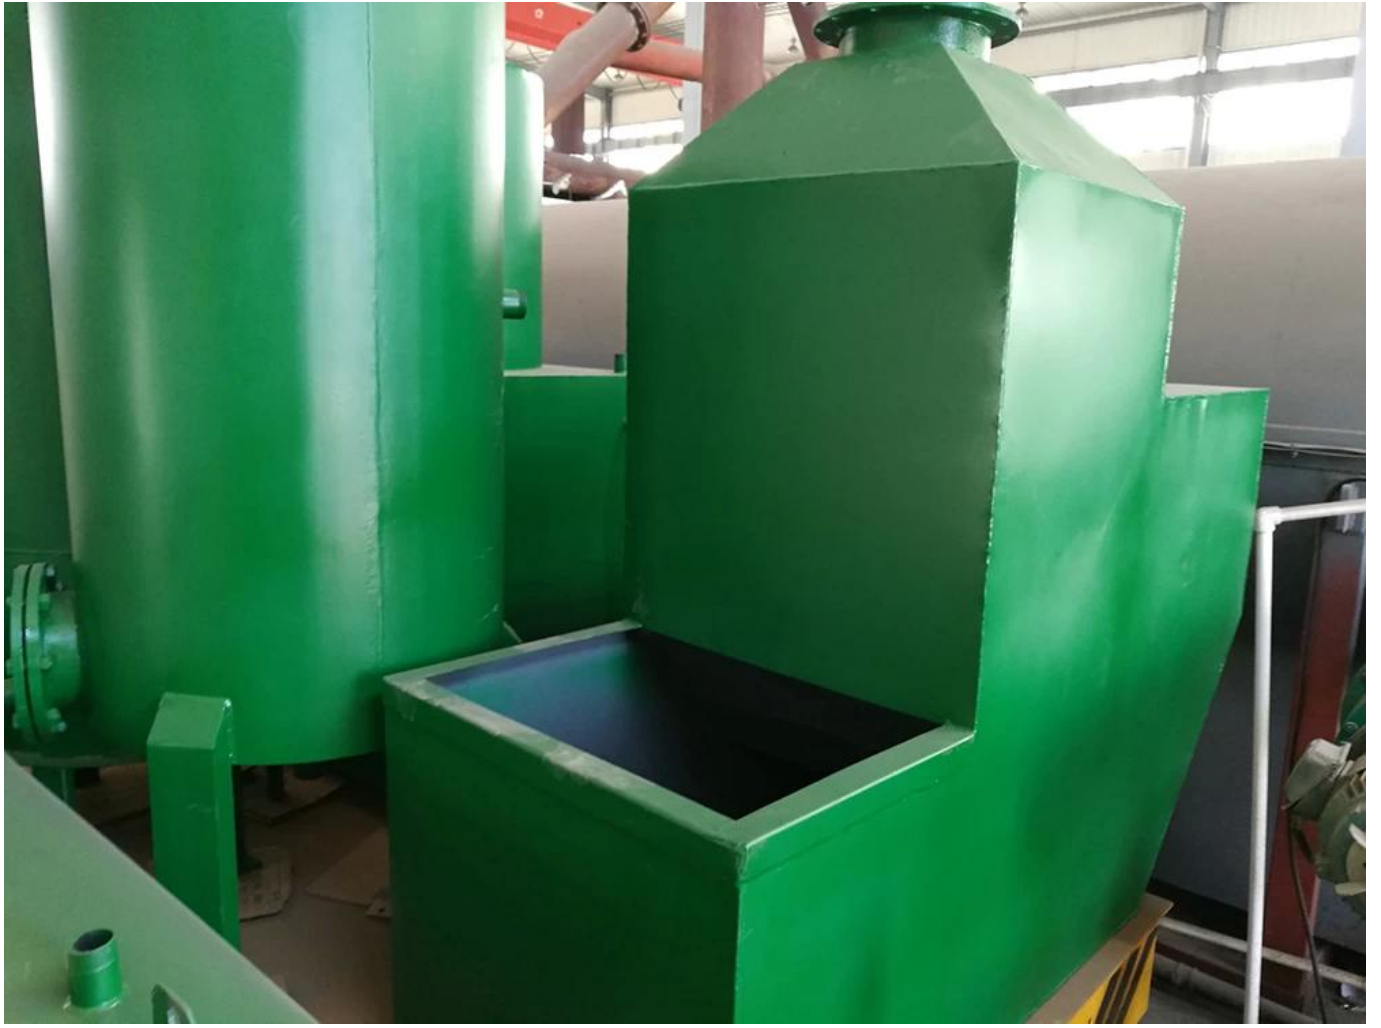

10 tons waste tire pyrolysis equipment

ODIFEI
— 欧迪菲 —

Email: doris@odifei.com.cn

Whatsapp: 0086 15225112445

Workflow

RAW MATERIAL

CUSTOMER FACTORY

Waste Oil