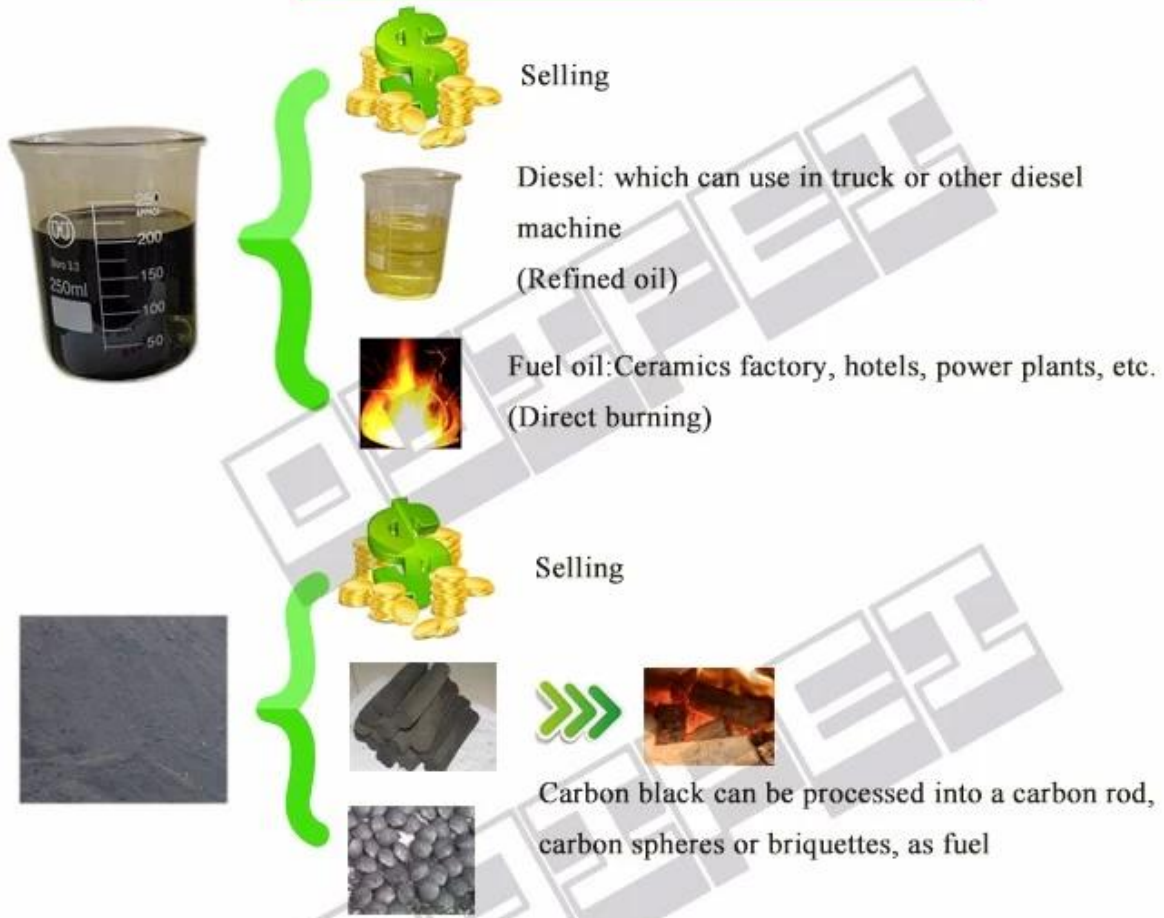

Usine continue de gasoil de caoutchouc / de pyrolyse de pneu de
gaspillage

RAW MATERIAL

Workflow

Outputs & Application

DELIVERING

CUSTOMER FACTORY