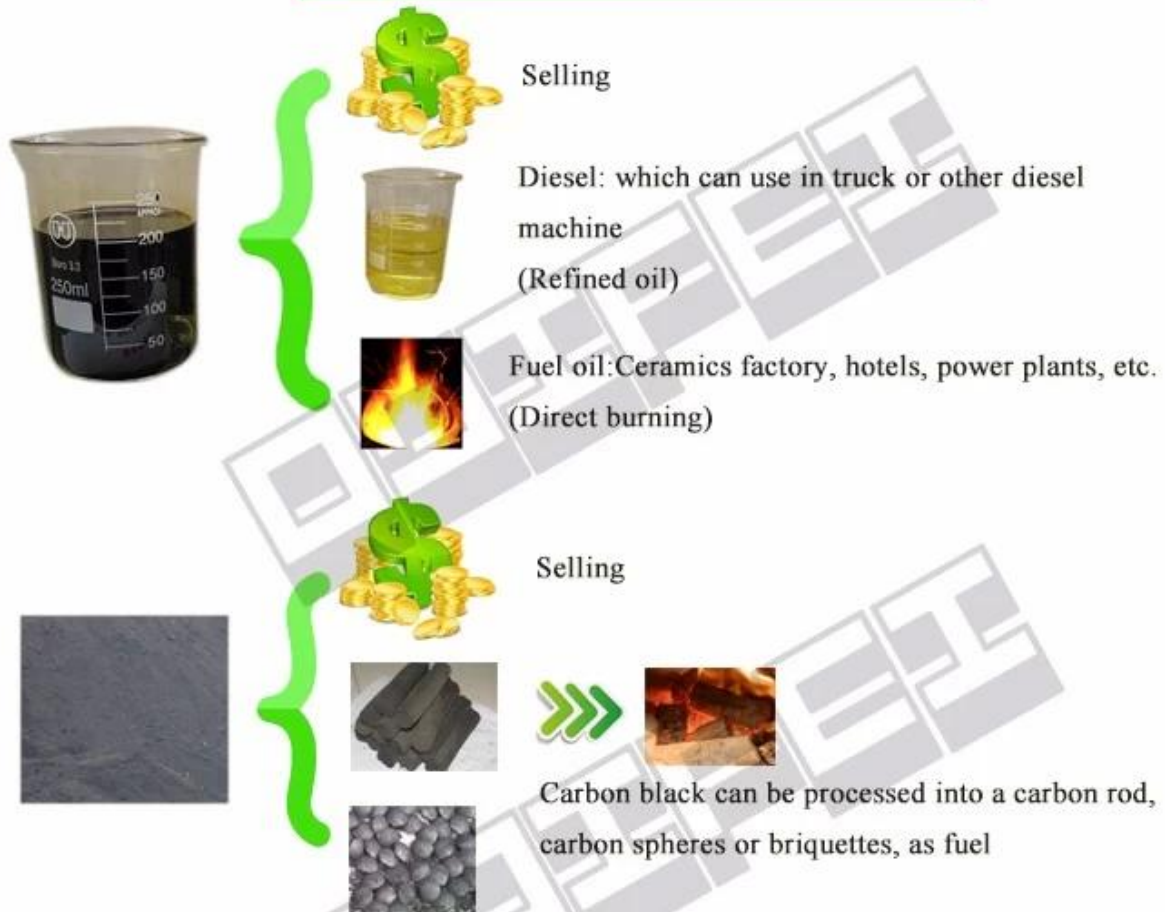

Outputs & Application